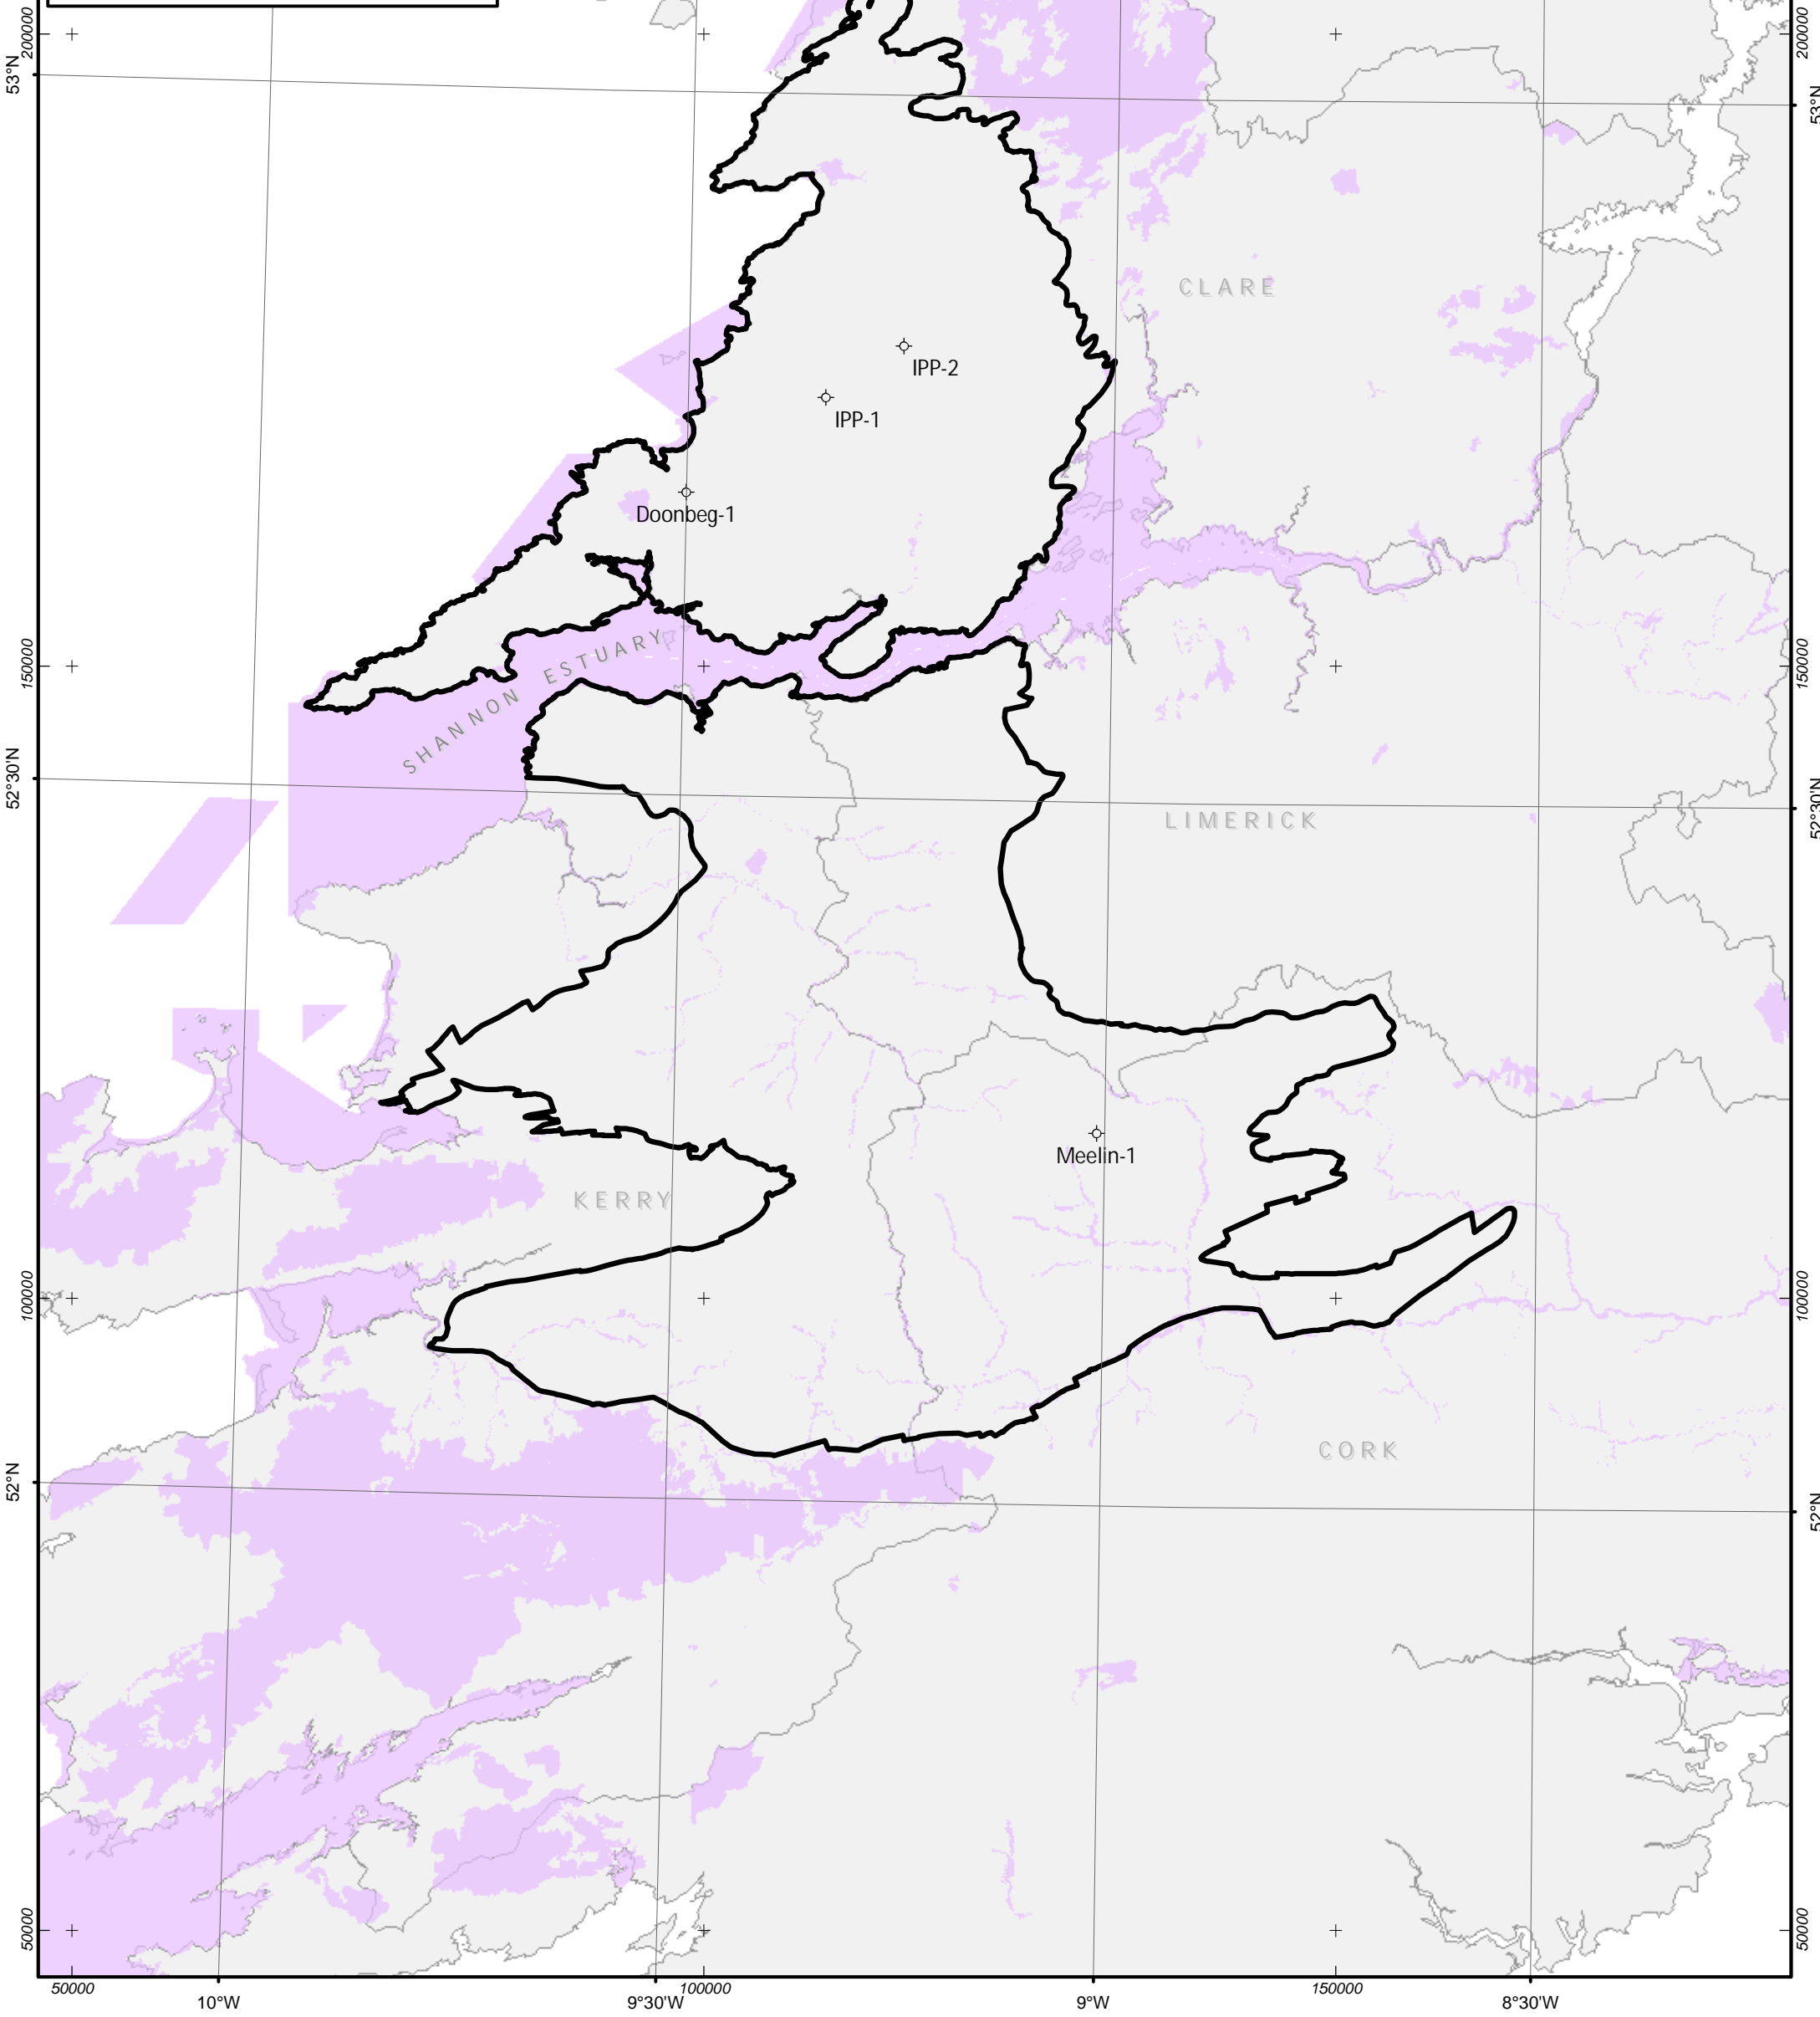

50000 10°W 9°30'W 100000 9°W 150000 8°30'W

Department of Communications, Energy and Natural Resources
Roinn Cumarsáide, Fuinnimh agus Acmhainní Nádurtha
www.pod.ie

2010 Onshore Ireland Licensing Clare Basin

Onshore Licensing Area

County

Onshore Wells

P & A Gas Well

P & A with/without shows or untested pay

SAC (ref. <http://www.npws.ie>)

0 5 10 20 Kms

1:500,000

Projection: Irish National Grid

50000 10°W 9°30'W 100000 9°W 150000 8°30'W